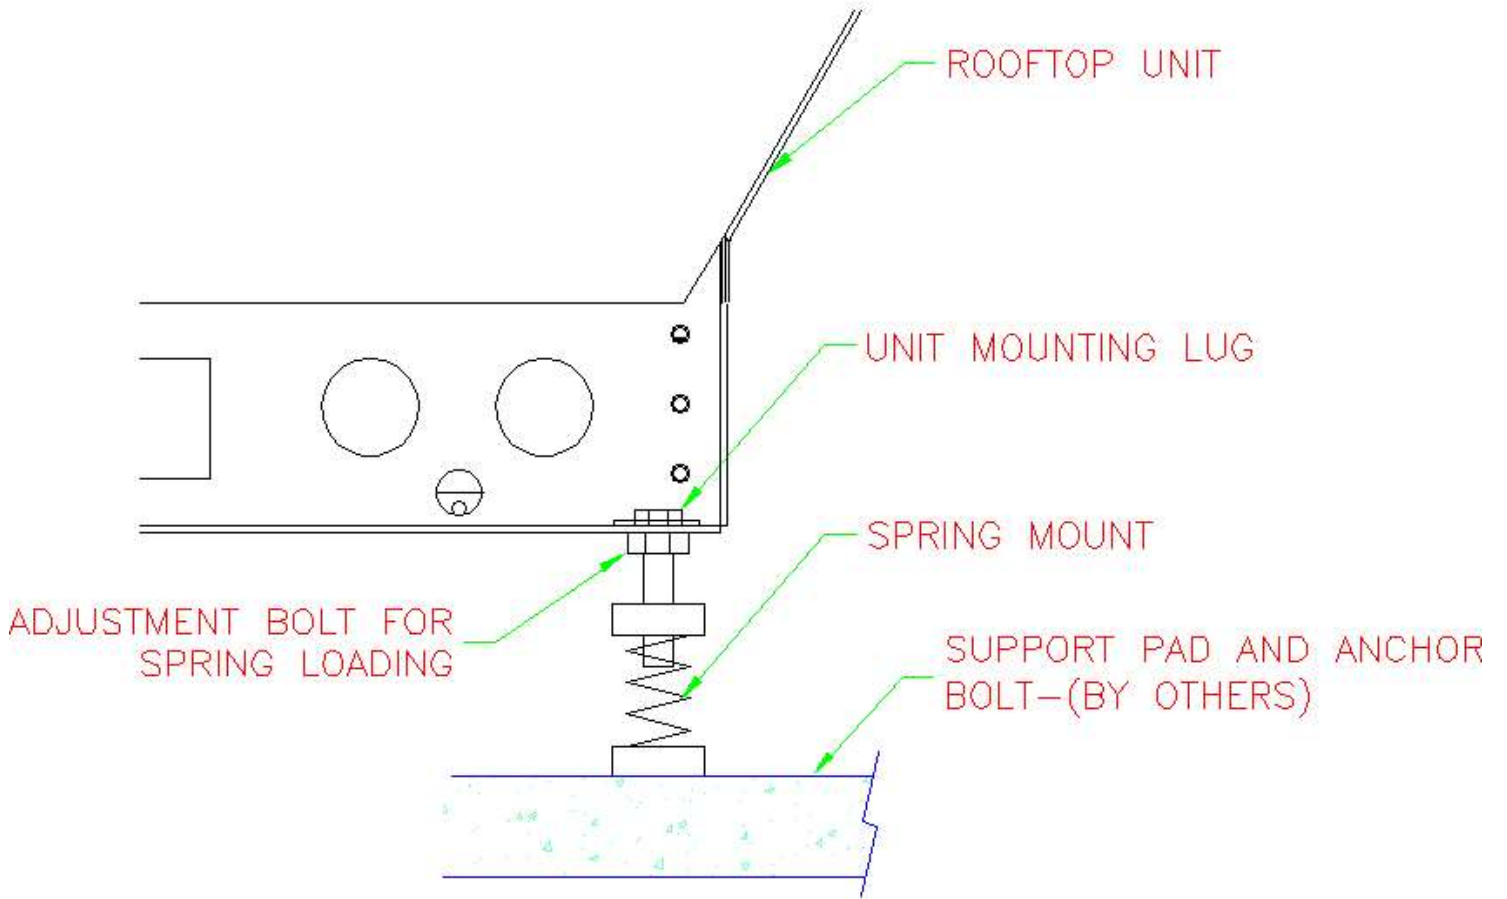

TYPICAL "SLF" UNIT SPRING MOUNTING

DOAS ROOFTOP UNIT		
SIZE	SPRING	QUANTITY
2	SLFB750	4
3	SLFC1000	4